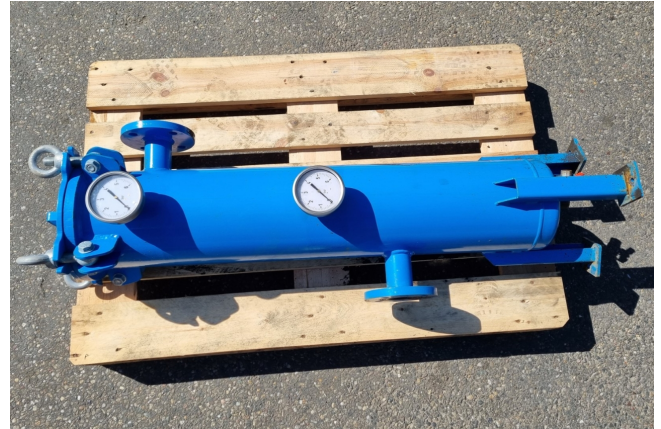

Lubron DSF-15

Specifications

Marque	Lubron
Type	DSF-15
Stock	2

Description

Used Lubron DSF-15

Used Lubron DSF-15 partial flow filter with a capacity of max 15 m³/h. The filter got the following dimensions: 370x270x1320 mm (LxWxH).